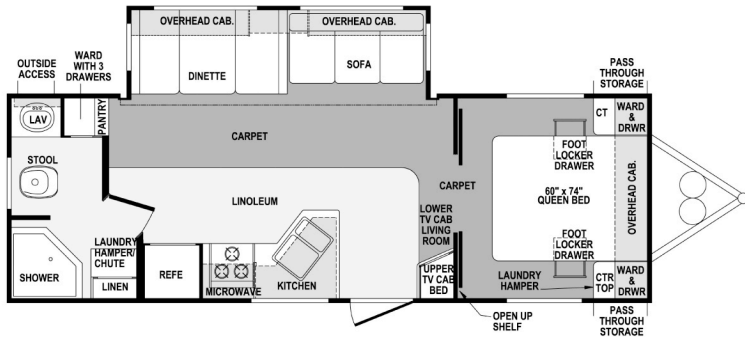

- Dual Entry doors
- Unique floorplans
- 8 cubic feet refrigerator

- Diamond plate skirting
- Aluminum wheels
- Fiberglass Front cap

Innovation comes standard

STYLE QUALITY VALUE

Built in the Northwest, for the Northwest!

## Three models to select from!

	T26PRBSPE*	T27PRLSPE*	T27PBBSPE*
DRY WEIGHT	6630	6720	6600
GVWR	10,820	11,550	10,485
CCC	3811	4800	4,285
HITCH WEIGHT	660	760	685
EXT LENGTH	28'5"	27'10"	30'2"
EXT HEIGHT W/A/C	10'10"	10'10"	10'10"
INTERIOR HEIGHT	6'6"	6'6"	6'6"
FRESH WATER CAPACITY	50 GAL	50 GAL	50 GAL
BLACK TANK CAPACITY	36 GAL	36 GAL	36 GAL
GRAY TANK CAPACITY	36GAL	36GAL	36GAL