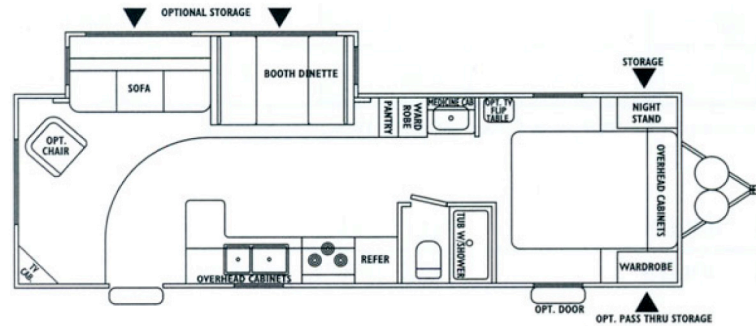

- Dual Entry doors
- Unique floorplans
- 8 cubic feet refrigerator

- Diamond plate skirting
- Aluminum wheels
- Fiberglass Front cap

Innovation comes standard

STYLE QUALITY VALUE

Built in the Northwest, for the Northwest!

## Three models to select from!

	T26PRBSPE*	T27PRLSPE*	T27PBBSPE*
DRY WEIGHT	6630	6720	6600
GVWR	10,820	11,550	10,485
CCC	3811	4800	4,285
HITCH WEIGHT	660	760	685
EXT LENGTH	28'5"	27'10"	30'2"
EXT HEIGHT W/A/C	10'10"	10'10"	10'10"
INTERIOR HEIGHT	6'6"	6'6"	6'6"
FRESH WATER CAPACITY	50 GAL	50 GAL	50 GAL
BLACK TANK CAPACITY	36 GAL	36 GAL	36 GAL
GRAY TANK CAPACITY	36GAL	36GAL	36GAL