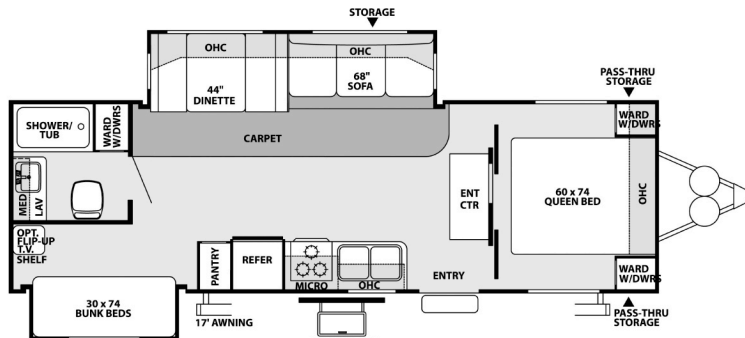

# Wildcat PSE

With **FIVE** Skylights

**ONLY!** Available at **Poulsbo RV!**

With an optional atrium room.

- Ceiling height almost 7 feet! (6 feet, 6 inches)
- Aluminum framed construction
- Vacuumed bonded wall

- Dual Entry doors
- Unique floorplans
- 8 cubic feet refrigerator

- Diamond plate skirting
- Aluminum wheels
- Fiberglass Front cap

Innovation comes standard

STYLE QUALITY VALUE

Built in the Northwest, for the Northwest!

## Three models to select from!

	T26PRBSPE*	T27PRLSPE*	T27PBBSPE*
DRY WEIGHT	6630	6720	6600
GVWR	10,820	11,550	10,485
CCC	3811	4800	4,285
HITCH WEIGHT	660	760	685
EXT LENGTH	28'5"	27'10"	30'2"
EXT HEIGHT W/A/C	10'10"	10'10"	10'10"
INTERIOR HEIGHT	6'6"	6'6"	6'6"
FRESH WATER CAPACITY	50 GAL	50 GAL	50 GAL
BLACK TANK CAPACITY	36 GAL	36 GAL	36 GAL
GRAY TANK CAPACITY	36GAL	36GAL	36GAL